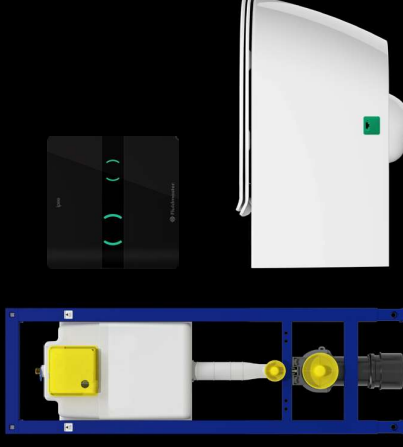

Packs: toilets

T1 Toilet pack
Basic

Single flush

Sensor plate in stainless steel

Duroplast softclose seat

T3 Toilet pack
Plus

Dual flush

Sensor plate in stainless steel

Duroplast softclose seat

T5 Toilet pack
Premium

Dual flush

Sensor plate in glass

Thin Duroplast softclose seat