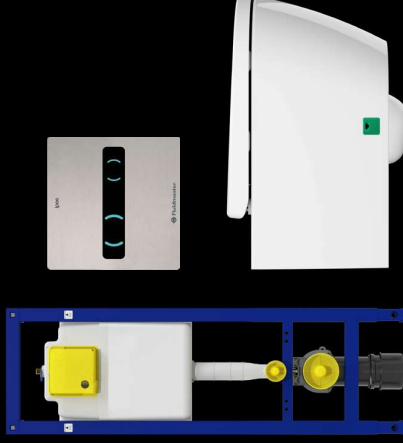

Packs: toilets

T1 Toilet pack
Basic

Single flush

Sensor plate in stainless steel

Duroplast softclose seat

T3 Toilet pack
Plus

Dual flush

Sensor plate in stainless steel

Duroplast softclose seat

T5 Toilet pack
Premium

Dual flush

Sensor plate in glass

Thin Duroplast softclose seat