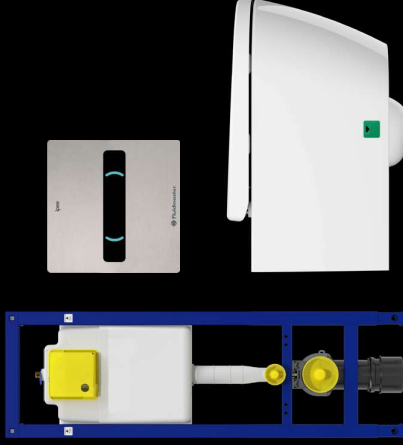

Packs: toilets

T1 Toilet pack
Basic

Single flush

Sensor plate in stainless steel

Duroplast softclose seat

T3 Toilet pack
Plus

Dual flush

Sensor plate in stainless steel

Duroplast softclose seat

T5 Toilet pack
Premium

Dual flush

Sensor plate in glass

Thin Duroplast softclose seat